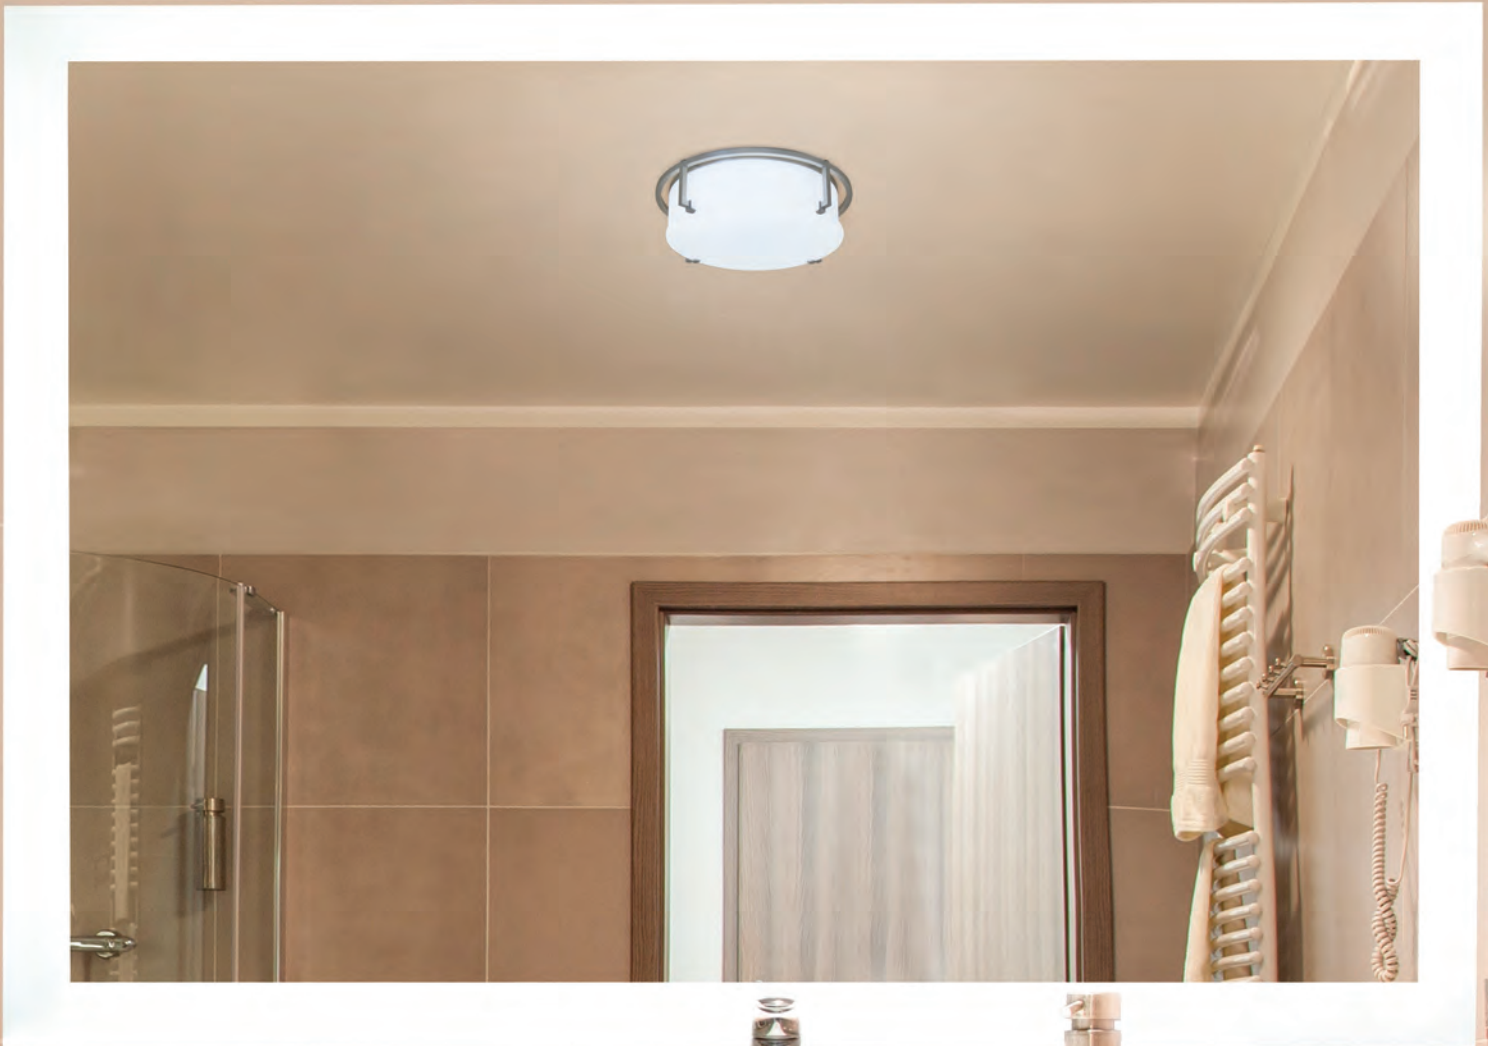

M O D E L 6 1 4 0

M O D E L 6 2 9 1

M O D E L 3 1 7 6

M O D E L 6 2 4 6

www.innreflections.com
355 Watt Drive, Fairfield CA 94534
T 707.864.2066 | F 707.864.2076

Innovative Reflections
Innovative Reflections