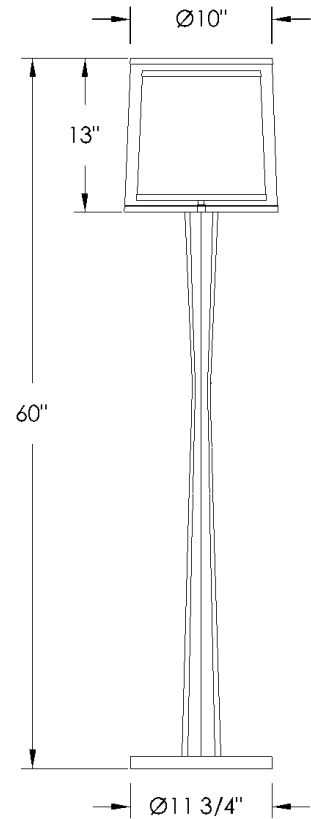

MODEL NO: 5628

METAL FINISHES

ORB Oil Rubbed Bronze
 Consult Factory for Other Finish Options

LAMPING

1N100 (1) 100 Watt A19 Incandescent
1GU24 (1) GU24 SBCFL 27 Watt

STANDARDS

Octagonal Wood Column with Black Walnut Finish. Consult Factory for other Wood Finishes.