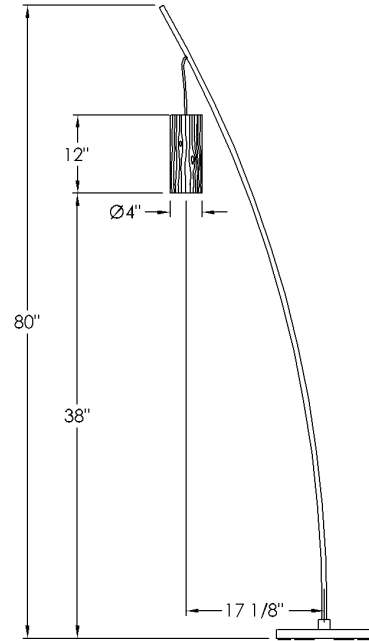

MODEL NO: 5340

METAL FINISHES

BS Brushed Stainless Steel

LAMPING

1C18E (1) 18 Watt Quad Tube Compact Fluorescent with Self Ballasted socket

STANDARDS

In Line On/Off Foot Switch
120 Volts

OPTIONS

ADA On/Off Switch on Pole