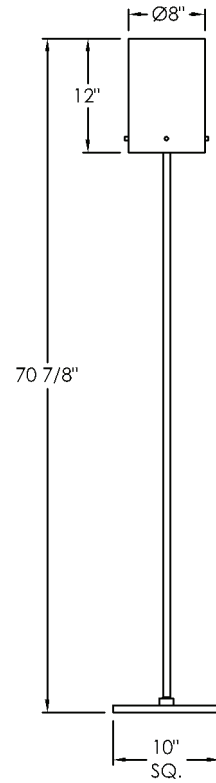

2737 Shade Option

METAL FINISHES

BA Brushed Aluminum

SN Satin Nickel

Consult Factory for Other Finish Options

LAMPING

1GU24 (1) GU24 SBCFL 27 Watt Max

STANDARDS

Opal Matt Acrylic Diffuser

In-Line On/Off Foot Switch

120 Volts

Also Available With The 2737 Hand Blown Glass Diffuser as Shown in Inset

MODEL NO: 5202