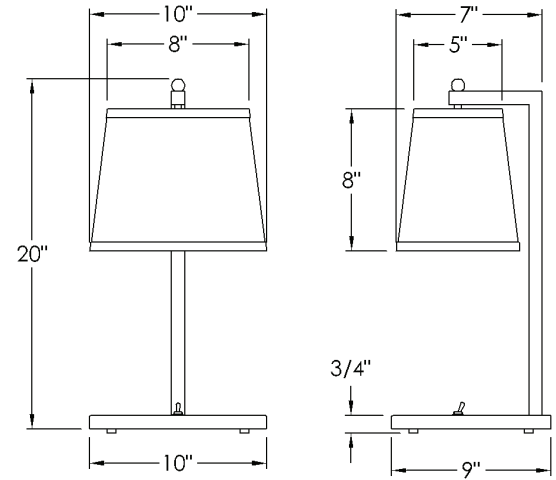

MODEL NO: 4775

STANDARDS

- CD Ivory Linen Hardback Shade with Self Fold Edge
- Polished Chrome Finish
- On-Off Toggle Switch on Base

LAMPING

- 1N100** (1) 100 Watt A19 Incandescent
- 1GU24** (1) GU24 SBCFL 27 Watt Max