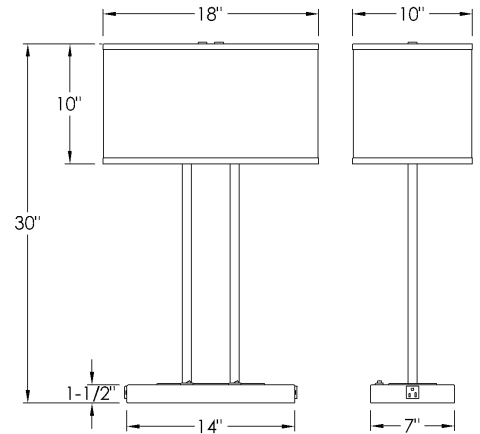

MODEL NO: 4516

STANDARDS

- CD Ivory Linen Hardback Shade with Self Fold Edge
- Satin Nickel Finish
- (2) On-Off Switches on Base
- Convenience Outlet on Base

LAMPING

- 2N100** (2) 100 Watt A19 Incandescent
- 2GU24** (2) GU24 SBCFL 27 Watt Max