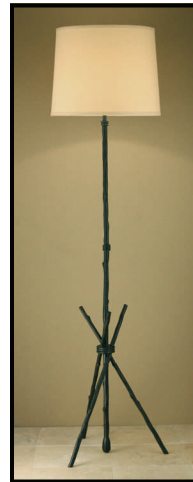

**MODEL NO: 4121**

**COMPLEMENTARY LIGHTING**

Floor Lamp  
Item 5121

**STANDARDS**

CD Ivory Linen Hardback Shade with Self Fold Edge  
 Available with On-Off Socket Switch or Full Range Dimmer Socket  
 Solid Cast Aluminum Base and Column  
 120 Volts

**METAL FINISHES**

Bronze Powder Coated Finish  
 with Hand Rubbed Highlights

**LAMPING**

**1N100** (1) 100 Watt A19 Incandescent  
**1GU24** (1) GU24 SBCFL 27 Watt Max