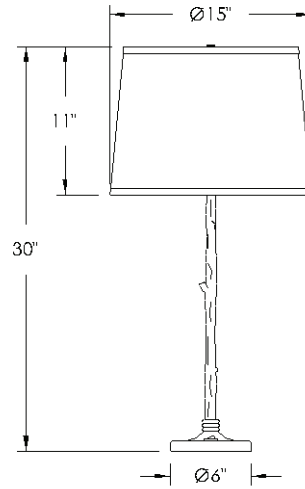

**MODEL NO: 4121**

**COMPLEMENTARY LIGHTING**

Floor Lamp  
Item 5121

**STANDARDS**

CD Ivory Linen Hardback Shade with Self Fold Edge  
 Available with On-Off Socket Switch or Full Range Dimmer Socket  
 Solid Cast Aluminum Base and Column  
 120 Volts