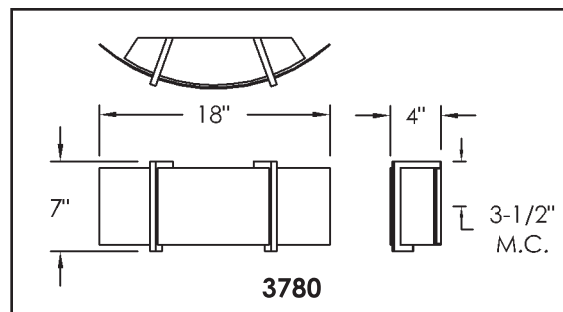

MODEL NO: 3780

LAMPING

- 2T60 60 Watt T10 Incandescent
- 2C13E 13 Watt Quad Tube Compact Fluorescent
  4 Pin Electronic, G24Q-1 Base
- 2C18E 18 Watt Quad Tube Compact Fluorescent
  4 Pin Electronic, G24Q-2 Base

METAL FINISHES

- **OB** Oxidized Bronze
- **PA** Polished Aluminum
- **PC** Polished Chrome
- **SA** Satin Aluminum
- **SN** Satin Nickel

NOTES

Shown in Optional Linen Acrylic, Opal Matt Acrylic is Standard