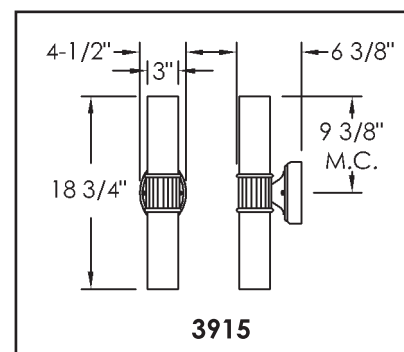

NOTES

3" Dia. Opal Matt Acrylic Diffuser