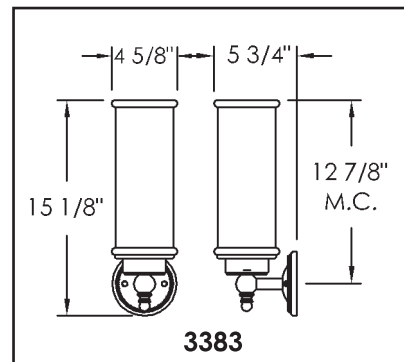

MODEL NO: 3383

LAMPING

- N100 100 Watt A19 Incandescent
- C13E 13 Watt Quad Compact Fluorescent 4 Pin Electronic, G24Q-1 Base
- C18E 18 Watt Quad Compact Fluorescent 4 Pin Electronic, G24Q-2 Base
- C26E 26 Watt Quad Compact Fluorescent 4 Pin Electronic, G24Q-3 Base

METAL FINISHES

- OB Oxidized Bronze
- PB Polished Brass
- PC Polished Chrome
- SC Satin Chrome
- SN Satin Nickel

NOTES

4" Dia. Opal Matt Glass Cylinder Diffuser

MODEL NO: 3915

LAMPING

- 2T60 60 Watt T10 Incandescent
- 2C13E 13 Watt Quad Compact Fluorescent 4 Pin Electronic, G24Q-1 Base
- 2C26E 26 Watt Quad Compact Fluorescent 4 Pin Electronic, G24Q-3 Base