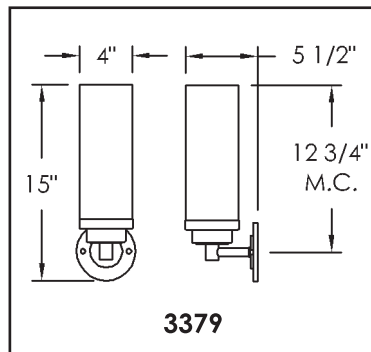

METAL FINISHES

OB	Oxidized Bronze
PB	Polished Brass
PC	Polished Chrome
SC	Satin Chrome
SN	Satin Nickel