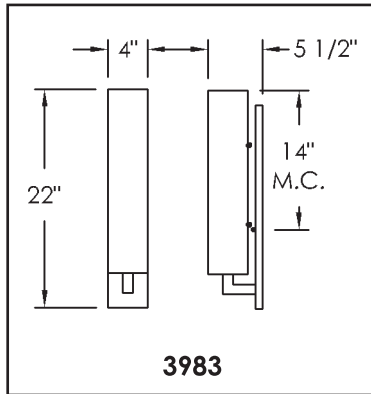

## NOTES

4" Dia. Opal Matt Glass Cylinder Diffuser

**MODEL NO: 3983**

## NOTES

4" Dia. Opal Matt Glass Cylinder Diffuser

**MODEL NO: 3379**