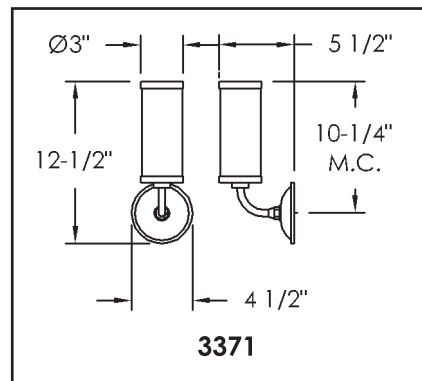

NOTES

Standard with Frosted Glass Cylinder with Clear Top Band
Also Availalbe in Opal Matt Glass