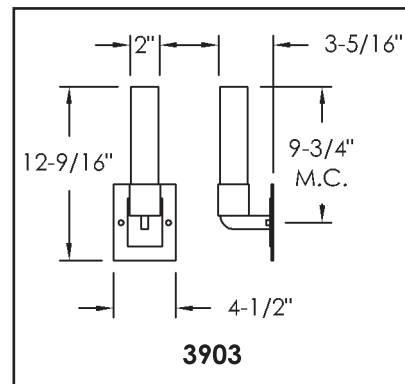

MODEL NO: 3903

LAMPING

- T60 60 Watt T10 Incandescent
- C13E 13 Watt Quad Compact Fluorescent 4 Pin Electronic, G24Q-1 Base
- C18E 18 Watt Quad Compact Fluorescent 4 Pin Electronic, G24Q-2 Base
- C26E 26 Watt Quad Compact Fluorescent 4 Pin Electronic, G24Q-3 Base

METAL FINISHES

- PB Polished Brass
- PC Polished Chrome
- PN Polished Nickel
- SC Satin Chrome
- SN Satin Nickel

NOTES

Standard with Opal Matt or Sienna Glass Difusser

MODEL NO: 3371

LAMPING

- T60 60 Watt T10 Incandescent
- C13E 13 Watt Quad Compact Fluorescent 4 Pin Electronic, G24Q-1 Base