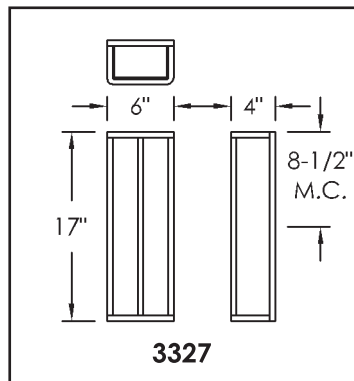

**NOTES**

Standard with Opal Matt Glass Diffuser  
Also Available in Opal Matt Acrylic

MODEL NO: 3327

**LAMPING**

CF27 24/27 Watt Biax Compact Fluorescent  
Electronic, 2G11 Base

2T60 60 Watt T10 Incandescent