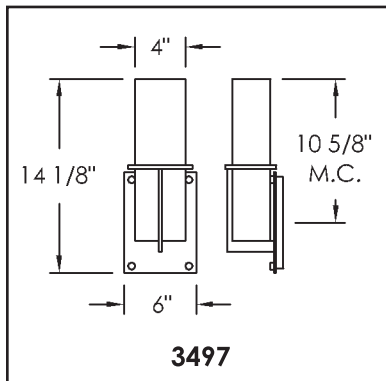

MODEL NO: 3497

**LAMPING**

CF18 18 Watt Biax Compact Fluorescent Electronic,  
2G11 Base

T60 60 Watt T10 Incandescent

**METAL FINISHES**

- OB** Oxidized Bronze
- PC** Polished Chrome
- SA** Satin Aluminum
- SC** Satin Chrome