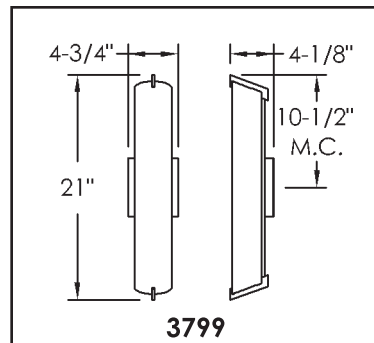

3799

METAL FINISHES

PC Polished Chrome
PN Polished Nickel
SC Satin Chrome
SN Satin Nickel