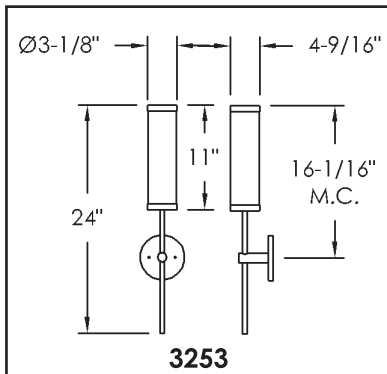

MODEL NO: 3253

LAMPING

T60 60 Watt T10 Incandescent
 C26E 26 Watt Quad Tube Compact
 Fluorescent 4 Pin Electronic, G24Q-3 Base

NOTES

Frosted Acrylic Diffuser with Stainless Steel Mesh Overlay

MODEL NO: 3799

LAMPING

CF27 24/27 Watt Biax Compact Fluorescent
 Electronic, 2G11 Base
 2T60 60 Watt T10 Incandescent

NOTES

Can be Mounted Vertically or Horizontally
 Opal Matt Acrylic Diffuser Standard
 Frosted Clear Diffuser Available for Increased
 Lumen Output