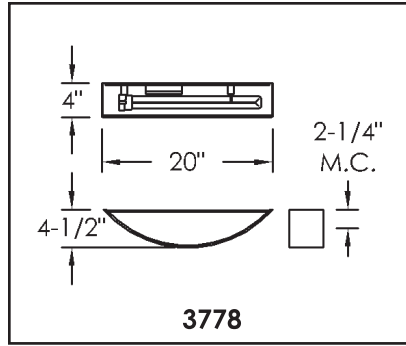

LAMPING

2T60 60 Watt T10 Incandescent
 CF39 36/39 Watt Biax Compact Fluorescent
 Electronic, 2G11 Base

METAL FINISHES

PB Polished Brass
PC Polished Chrome
SA Satin Aluminum
SC Satin Chrome

MODEL NO: 3778

LAMPING

T60 60 Watt T10 Incandescent
 C13E 13 Watt Quad Compact Fluorescent 4 Pin
 Electronic, G24Q-1 Base

METAL FINISHES

OB Oxidized Bronze
SA Satin Aluminum
SC Satin Chrome

MODEL NO: 3214

NOTES

Diffuser Shown in Allure, Willow Amago Acrylic
 Consult Factory for Other Diffuser Finish Options