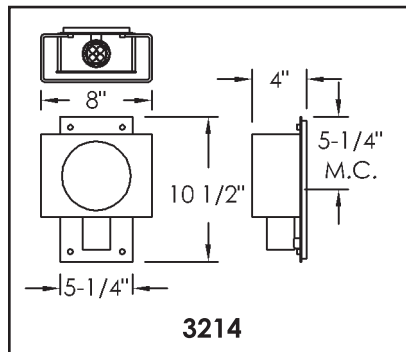

LAMPING

2T60 60 Watt T10 Incandescent
 CF39 36/39 Watt Biax Compact Fluorescent
 Electronic, 2G11 Base

METAL FINISHES

PB Polished Brass
PC Polished Chrome
SA Satin Aluminum
SC Satin Chrome

MODEL NO: 3778

LAMPING

T60 60 Watt T10 Incandescent
 C13E 13 Watt Quad Compact Fluorescent 4 Pin
 Electronic, G24Q-1 Base

METAL FINISHES

OB Oxidized Bronze
SA Satin Aluminum
SC Satin Chrome

MODEL NO: 3214

NOTES

Diffuser Shown in Allure, Willow Amago Acrylic
 Consult Factory for Other Diffuser Finish Options