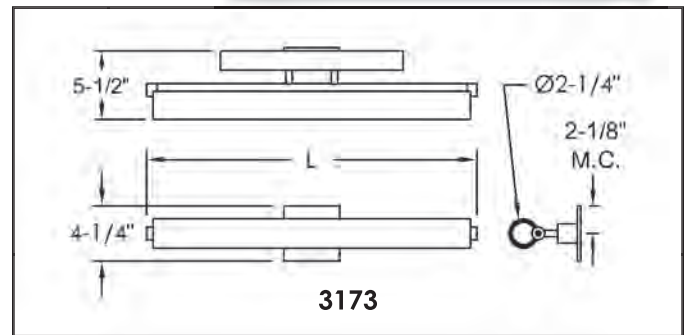

**MODEL NO: 3173**

MODEL	DIM. "L"	LAMPING
3172-25:	25-1/2"	2FP14 14 Watt T-5 Fluorescent or 2FP24 24 Watt High Output T-5 Fluorescent
3172-36:	36-1/2"	2FP21 21 Watt T-5 Fluorescent or 2FP39 39 Watt High Output T-5 Fluorescent
3172-48:	48-1/2"	2FP28 28 Watt T-5 Fluorescent or 2FP54 54 Watt High Output T-5 Fluorescent
3173-25:	25-1/4"	FP14 14 Watt T-5 Fluorescent or FP24 24 Watt High Output T-5 Fluorescent
3173-36:	36-1/4"	FP21 21 Watt T-5 Fluorescent or FP39 39 Watt High Output T-5 Fluorescent
3173-48:	48-1/4"	FP28 28 Watt T-5 Fluorescent or FP54 54 Watt High Output T-5 Fluorescent