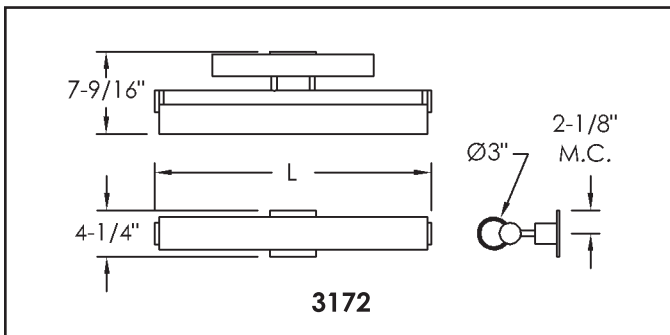

**MODEL NO: 3173**

MODEL	DIM. "L"	LAMPING
3172-25:	25-1/2"	2FP14 14 Watt T-5 Fluorescent or 2FP24 24 Watt High Output T-5 Fluorescent
3172-36:	36-1/2"	2FP21 21 Watt T-5 Fluorescent or 2FP39 39 Watt High Output T-5 Fluorescent
3172-48:	48-1/2"	2FP28 28 Watt T-5 Fluorescent or 2FP54 54 Watt High Output T-5 Fluorescent
3173-25:	25-1/4"	FP14 14 Watt T-5 Fluorescent or FP24 24 Watt High Output T-5 Fluorescent
3173-36:	36-1/4"	FP21 21 Watt T-5 Fluorescent or FP39 39 Watt High Output T-5 Fluorescent
3173-48:	48-1/4"	FP28 28 Watt T-5 Fluorescent or FP54 54 Watt High Output T-5 Fluorescent