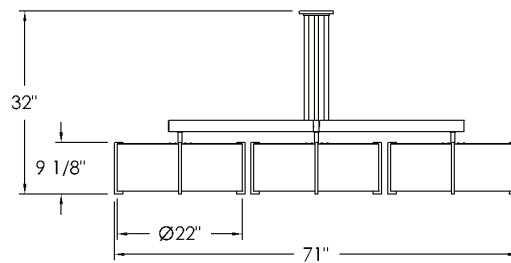

MODEL NO: 2719-4

STANDARDS

Cherry Wood Acrylic Diffuser
 Clear Frosted Bottom Diffuser
 Mounts to all Standard Electrical Junction
 Boxes (by others) with Hardware Provided

METAL FINISHES

SA Satin Aluminum
SN Satin Nickel