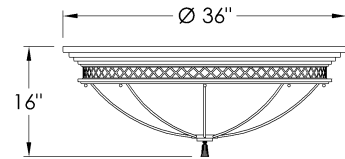

STANDARDS

Opal Matte Acrylic Diffuser
Mounts to all Standard Electrical Junction
Boxes (by others) with Hardware Provided
120 Volts

METAL FINISHES

AG Antique Gold

OPTIONS

277 Volt

LAMPING

5C13E (5) 13 Watt Quad Tube Compact Fluorescent 4 Pin Electronic, G24Q-1 Base