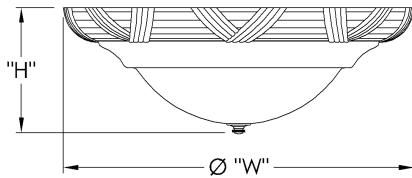

MODEL NO: 2541 / 2542 / 2543

	"H"	"W"
2541	5"	14"
2542	6"	18"
2543	9"	24 3/4"

COMPLEMENTARY LIGHTING

Pendant
Item 2641 / 2642 / 2643

Sconce
Item 3896 / 3897

STANDARDS

Faux Alabaster Glass Diffuser
Mounts to all Standard Electrical Junction Boxes (by others) with Hardware Provided
120 Volts