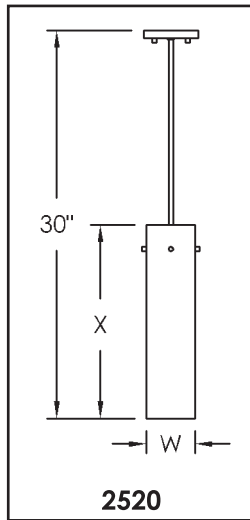

METAL FINISHES

- PB** Polished Brass
- PC** Polished Chrome
- PN** Polished Nickel
- SA** Satin Aluminum
- SC** Satin Chrome

NOTES

Specify Overall Height if other than the 30" Standard Length
 Optional Swivel Mount Canopy
 Available Upon Request

MODEL NO: 2520

MODEL	DIM. "W"	DIM. "X"	LAMPING
2520:	4"	16"	N100, C13E, C26E
2527:	4-1/2"	12"	N100, C13E, C26E
2736:	6"	9"	N100, C13E, C26E
2574:	3"	14-1/2"	C13E, C26E

2527

2736

2574