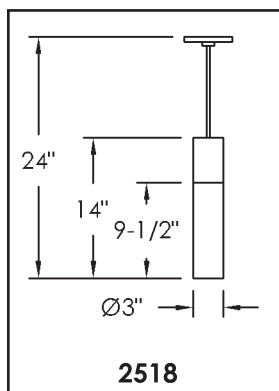

MODEL NO: 2518

LAMPING

T60 60 Watt T10 Incandescent
 C26E 26 Watt Quad Compact Fluorescent
 4 Pin Electronic, G24Q-3

METAL FINISHES

PB Polished Brass
PC Polished Chrome
SC Satin Chrome
SN Satin Nickel

NOTES

Standard with Opal Matt Acrylic Diffuser

MODEL NO: 3950

LAMPING

T60 60 Watt T10 Incandescent
 C26E 26 Watt Quad Compact Fluorescent
 4 Pin Electronic, G24Q-3

METAL FINISHES

PB Polished Brass
PC Polished Chrome
SC Satin Chrome
SN Satin Nickel

NOTES

Standard with Opal Matt Acrylic Diffuser
 Requires 2" Wide Junction Box