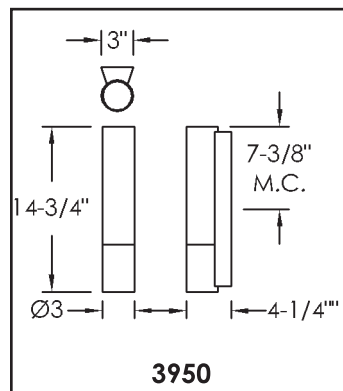

MODEL NO: 2518

LAMPING

T60 60 Watt T10 Incandescent
 C26E 26 Watt Quad Compact Fluorescent
 4 Pin Electronic, G24Q-3

METAL FINISHES

PB Polished Brass
PC Polished Chrome
SC Satin Chrome
SN Satin Nickel

NOTES

Standard with Opal Matt Acrylic Diffuser

MODEL NO: 3950

LAMPING

T60 60 Watt T10 Incandescent
 C26E 26 Watt Quad Compact Fluorescent
 4 Pin Electronic, G24Q-3

METAL FINISHES

PB Polished Brass
PC Polished Chrome
SC Satin Chrome
SN Satin Nickel

NOTES

Standard with Opal Matt Acrylic Diffuser
 Requires 2" Wide Junction Box