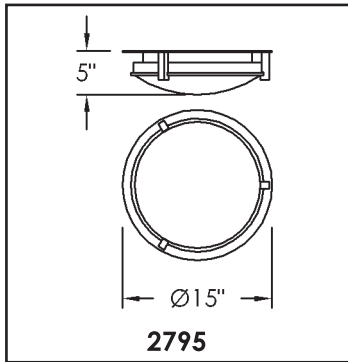

The Studio Collection by

LAMPING

- 2N60 60 Watt A19 Incandescent
- 2C13E 13 Watt Quad Tube Compact Fluorescent 4Pin Electronic, G24Q-1 Base
- 2C26E 26 Watt Quad Tube Compact Fluorescent 4Pin Electronic, G24Q-3Base

METAL FINISHES

- **OB** Oxidized Bronze
- **PB** Polished Brass
- **PC** Polished Chrome
- **SA** Satin Aluminum
- **SN** Satin Nickel