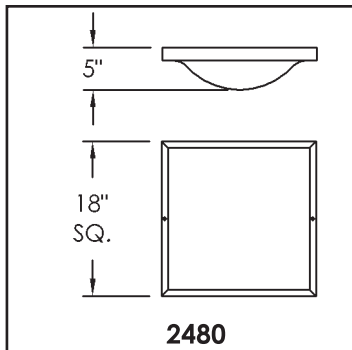

METAL FINISHES

- **OB** Oxidized Bronze
- **PC** Polished Chrome
- **SA** Satin Aluminum
- **SN** Satin Nickel