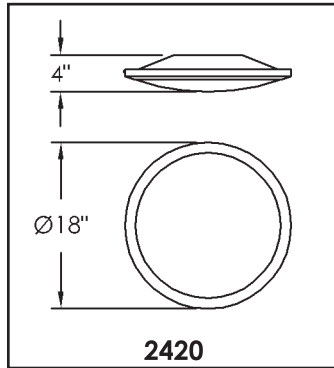

LAMPING

- 2N40 40 Watt A19 Incandescent
- 2C13E 13 Watt Quad Tube Compact Fluorescent
4 Pin Electronic, G24Q-1 Base

METAL FINISHES

- PB** Polished Brass
- PC** Polished Chrome
- PN** Polished Nickel
- SA** Satin Aluminum
- SC** Satin Chrome