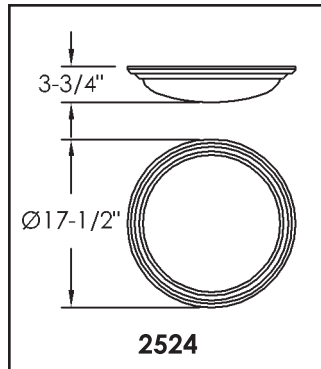

METAL FINISHES

- **PB** Polished Brass
- **PC** Polished Chrome
- **PN** Polished Nickel
- **SA** Satin Aluminum
- **SC** Satin Chrome

MODEL NO: 2524

NOTES

Standard with Opal Matt Acrylic Diffuser