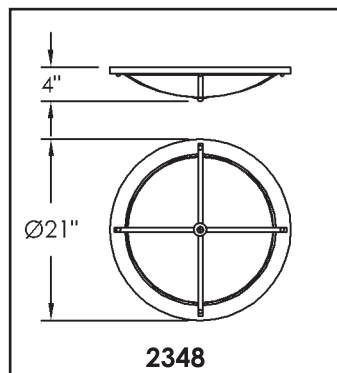

NOTES

Standard with Opal Matt Acrylic Diffuser