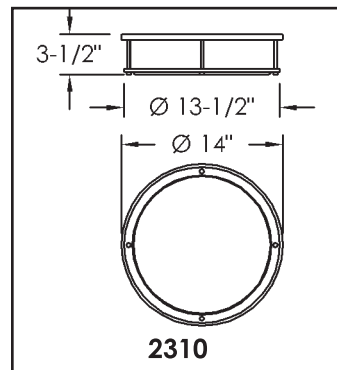

MODEL NO: 2310

LAMPING

2N40 40 Watt A19 Incandescent
 2C13E 13 Watt Quad Tube Compact Fluorescent
 4 Pin Electronic, G24Q-1 Base

METAL FINISHES

PB Polished Brass
PC Polished Chrome
PN Polished Nickel
SA Satin Aluminum
SC Satin Chrome