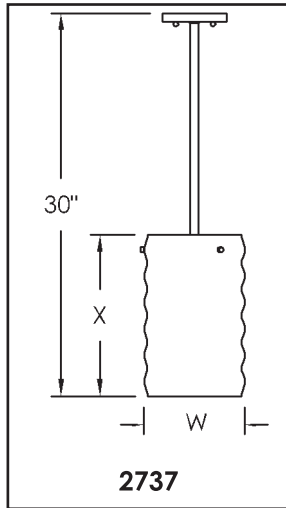

MODEL NO: 2737

METAL FINISHES

- PB** Polished Brass
- PC** Polished Chrome
- PN** Polished Nickel
- SA** Satin Aluminum
- SC** Satin Chrome

NOTES

Specify Overall Height if other than the 30" Standard Length
 Optional Swivel Mount Canopy
 Available Upon Request

| MODEL | DIM. "W" | DIM. "X" | LAMPING |
|-------|----------|----------|------------------|
| 2737: | 7-1/2" | 12" | N100, C13E, C26E |
| 2255: | 5" | 7-1/2" | N100, C13E |
| 2572: | 7" | 8-3/4" | N100, C13E, C26E |
| 2982: | 7" | 14" | N100, C13E, C26E |