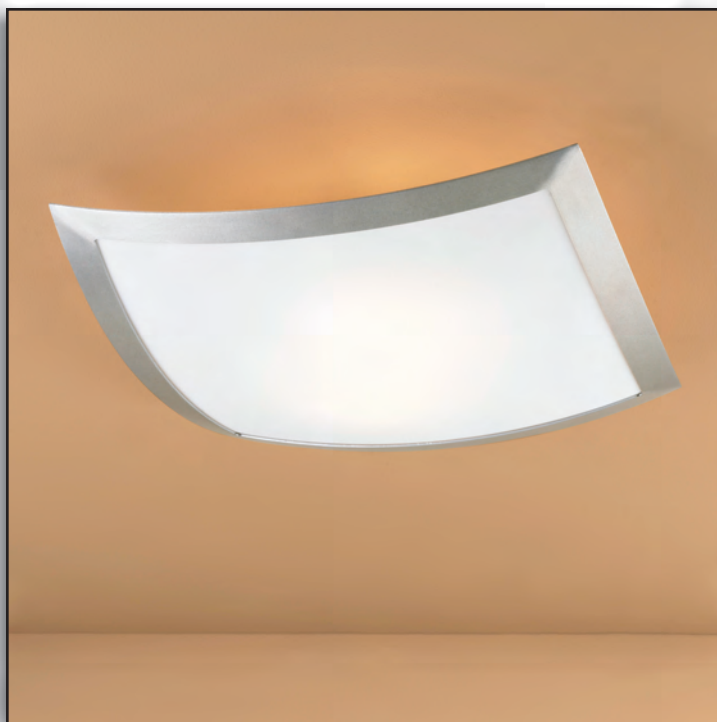

MODEL NO: 2515

LAMPING

- 2N60 60 Watt A19 Incandescent
- 2C13E 13 Watt Quad Tube Compact Fluorescent 4 Pin Electronic, G24Q-1 Base
- 2C26E 26 Watt Quad Tube Compact Fluorescent 4 Pin Electronic, G24Q-3 Base

METAL FINISHES

- OB Oxidized Bronze
- PB Polished Brass
- PC Polished Chrome
- PN Polished Nickel
- SC Satin Chrome
- SN Satin Nickel

NOTES

Opal Matt Glass Diffuser

MODEL NO: 2218

LAMPING

- 2N60 60 Watt A19 Incandescent
- 2C13E 13 Watt Quad Tube Compact Fluorescent 4 Pin Electronic, G24Q-1 Base