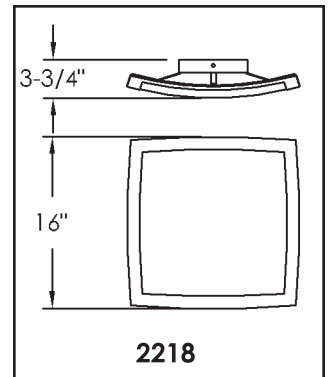

NOTES

Opal Matt Acrylic Diffuser