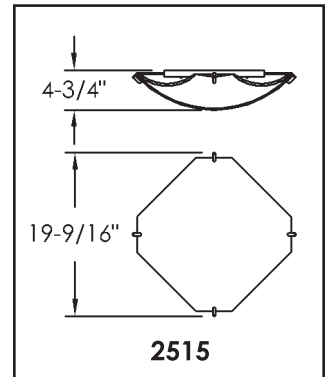

LAMPING

- 2N60 60 Watt A19 Incandescent
- 2C13E 13 Watt Quad Tube Compact Fluorescent 4 Pin Electronic, G24Q-1 Base
- 2C26E 26 Watt Quad Tube Compact Fluorescent 4 Pin Electronic, G24Q-3 Base

METAL FINISHES

- OB Oxidized Bronze
- PB Polished Brass
- PC Polished Chrome
- PN Polished Nickel
- SC Satin Chrome
- SN Satin Nickel

NOTES

Opal Matt Glass Diffuser

LAMPING

- 2N60 60 Watt A19 Incandescent
- 2C13E 13 Watt Quad Tube Compact Fluorescent 4 Pin Electronic, G24Q-1 Base

METAL FINISHES

- PA Polished Aluminum
- SA Satin Aluminum
- SN Satin Nickel

NOTES

Opal Matt Acrylic Diffuser