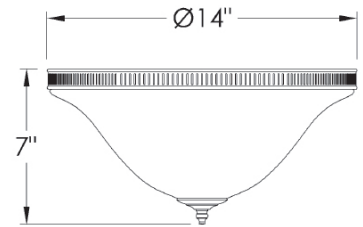

MODEL NO. 2133

STANDARD

Antique Glass Diffuser
 Mounts to all Standard Electrical Junction
 boxes (by others) with Hardware Provided
 120 Volts

METAL FINISHES

PB Polished Brass

OPTIONS

Opal Matt Glass Diffuser

LAMPING

2C13E (2) 13 Watt Quad Tube Compact Fluorescent 4 Pin Electronic, G24Q-3 Base