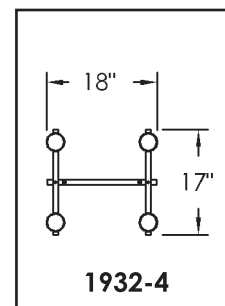

MODEL NO: 1932

**LAMPING**

- T60 60 Watt T10 Incandescent
- C13E 13 Watt Quad Tube Compact Fluorescent  
4 Pin Electronic, G24Q-1 Base
- C26E 26 Watt Quad Tube Compact Fluorescent  
4 Pin Electronic, 24Q-3 Base