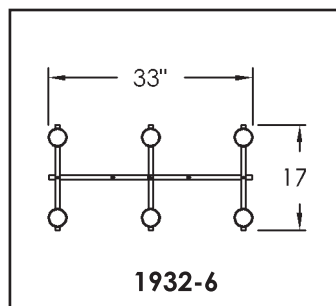

MODEL NO: 1932

**LAMPING**

- T60 60 Watt T10 Incandescent
- C13E 13 Watt Quad Tube Compact Fluorescent  
4 Pin Electronic, G24Q-1 Base
- C26E 26 Watt Quad Tube Compact Fluorescent  
4 Pin Electronic, 24Q-3 Base