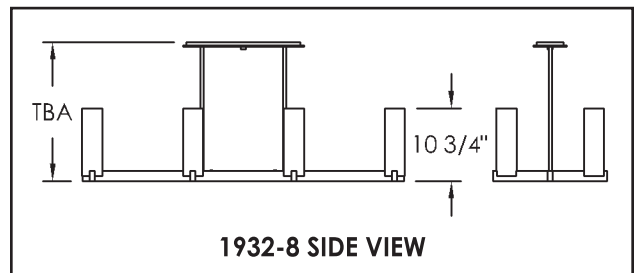

METAL FINISHES

- PB Polished Brass
- PC Polished Chrome
- PN Polished Nickel
- SA Satin Aluminum

NOTES

Standard with Opal Matt Acrylic Diffusers