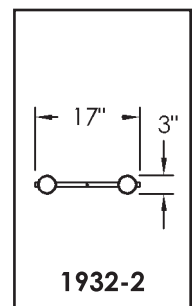

MODEL NO: 1932

**LAMPING**

- T60 60 Watt T10 Incandescent
- C13E 13 Watt Quad Tube Compact Fluorescent  
4 Pin Electronic, G24Q-1 Base
- C26E 26 Watt Quad Tube Compact Fluorescent  
4 Pin Electronic, 24Q-3 Base