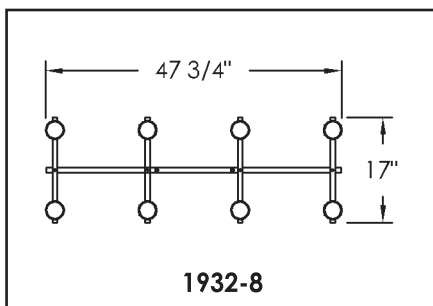

MODEL NO: 1932

**LAMPING**

- T60 60 Watt T10 Incandescent
- C13E 13 Watt Quad Tube Compact Fluorescent  
4 Pin Electronic, G24Q-1 Base
- C26E 26 Watt Quad Tube Compact Fluorescent  
4 Pin Electronic, 24Q-3 Base