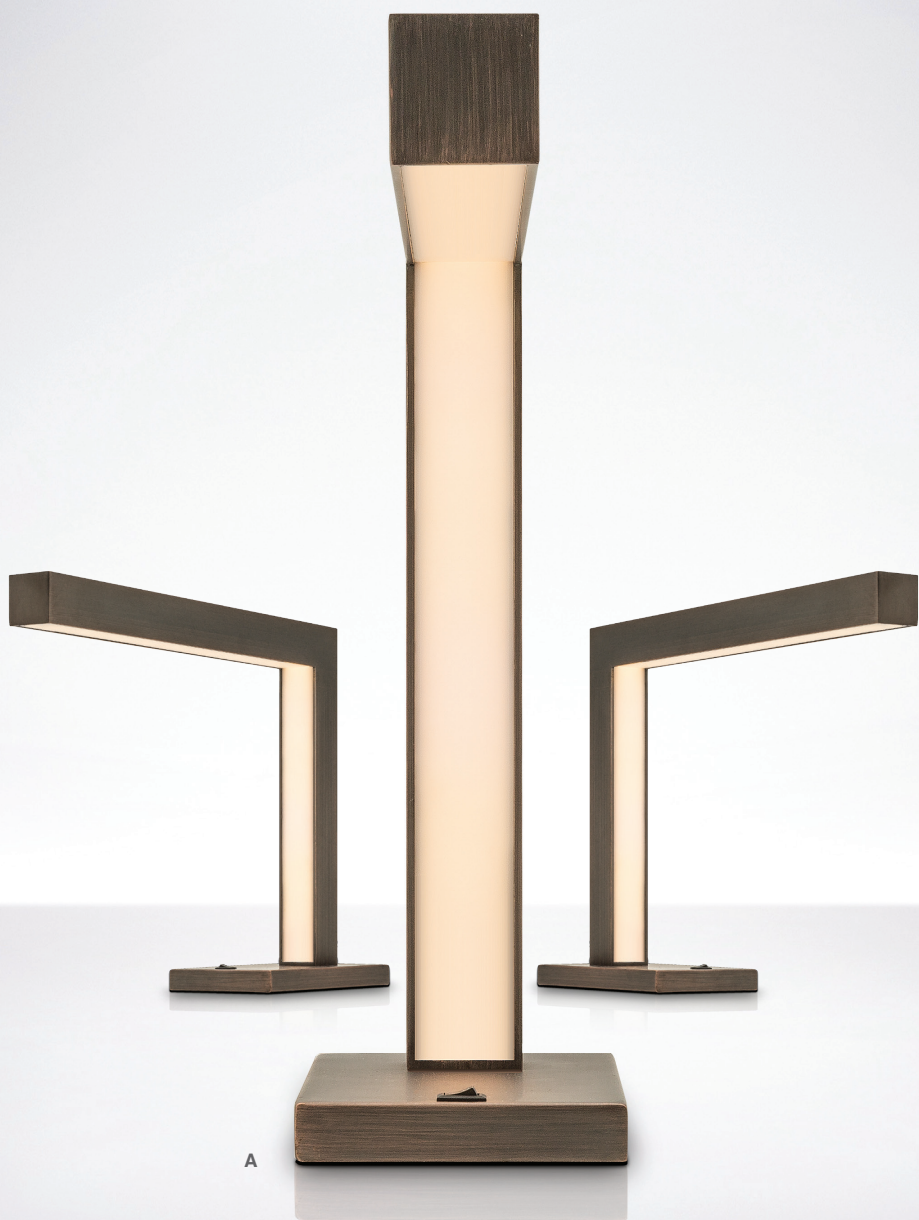

A

B

C

A MODEL 4559
Oil Rubbed Bronze
H: 13" x W: 4" x D: 18"
16 W LED, 1600 Lumens, 3000K

B MODEL 4313
Powder Coated Matte Black
H: 12" x W: 16 1/2" x D: 9 3/4"
6 W LED, 800 Lumens, 2700K

C MODEL 4030
Powder Coated Matte White
H: 21" x W: 10" x D: 16"
(1) Medium Base Socket for LED A Style
Bulb or Self-Ballasted CFL

- D MODEL 4237**
 Powder Coated White
 H: 22" x W: 7" x D: 14"
 (1) Medium Base Socket for LED A Style Bulb or Self-Ballasted CFL
- E MODEL 4794**
 Antique Brass/Powder Coated
 Matte Black with Marble Base
 H: 19" x W: 5" x D: 15"
 (1) GU24 Base Socket for LED A Style Bulb or Self-Ballasted CFL
- F MODEL 4449**
 Antique Brass
 H: 19" x W: 7" x D: 10 5/8"
 (1) Medium Base Socket for LED A Style Bulb or Self-Ballasted CFL
- G MODEL 4868**
 Statuary Bronze/Medium Walnut Wood
 Brussels Cream Linen Shade
 H: 17 1/2" x W: 7 1/2" x D: 15"
 (1) GU24 Base Socket for LED A Style Bulb or Self-Ballasted CFL

G

H

H MODEL 7006
Satin Nickel w/ White Birch Bark
on Ceramic Body
Huggy White Linen Shade
H: 26" x Dia: 18"
(1) Medium Base Socket for LED A Style
Bulb or Self-Ballasted CFL

I MODEL 7002
Polished Brass w/ Gloss Black and
Metallic Gold Ceramic Body
Huggy White Linen Shade
H: 23" x Dia: 12"
(1) Medium Base Socket for LED A Style
Bulb or Self-Ballasted CFL

N MODEL 3690-24
Polished Chrome
Frosted Ribbed Glass
H: 24 1/2" x W: 2 7/8" x D: 3 5/8"
(1) FP24 24 Watt Mini Bi-Pin, T-5 High
Output or 12 Watt T5 LED

O MODEL 6343
Bronze
Linda Black Linen
H: 25" x W: 6 1/2" x D: 7 1/8"
(1) GU24 Base Socket for LED A Style Bulb
or Self-Ballasted CFL