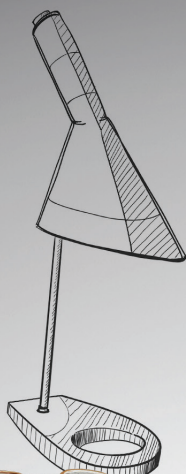

Scott

2017 SPRING/SUMMER COLLECTION