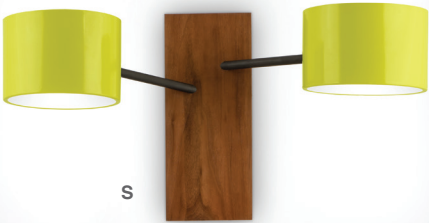

P MODEL 6458
Polished Chrome
Opal Matte Acrylic Diffuser
H: 20" x W: 4 1/2" x D: 4 3/4"
12W LED, 1500 Lumens, 2700K

Q

R

S

T

U

Q MODEL 6434
Powder Coated Bengal White
w/ Solid Oak Wood
H: 11 3/8" x W: 6" x D: 10 1/2"
(1) Medium Base Socket for LED A Style
Bulb or Self-Ballasted CFL